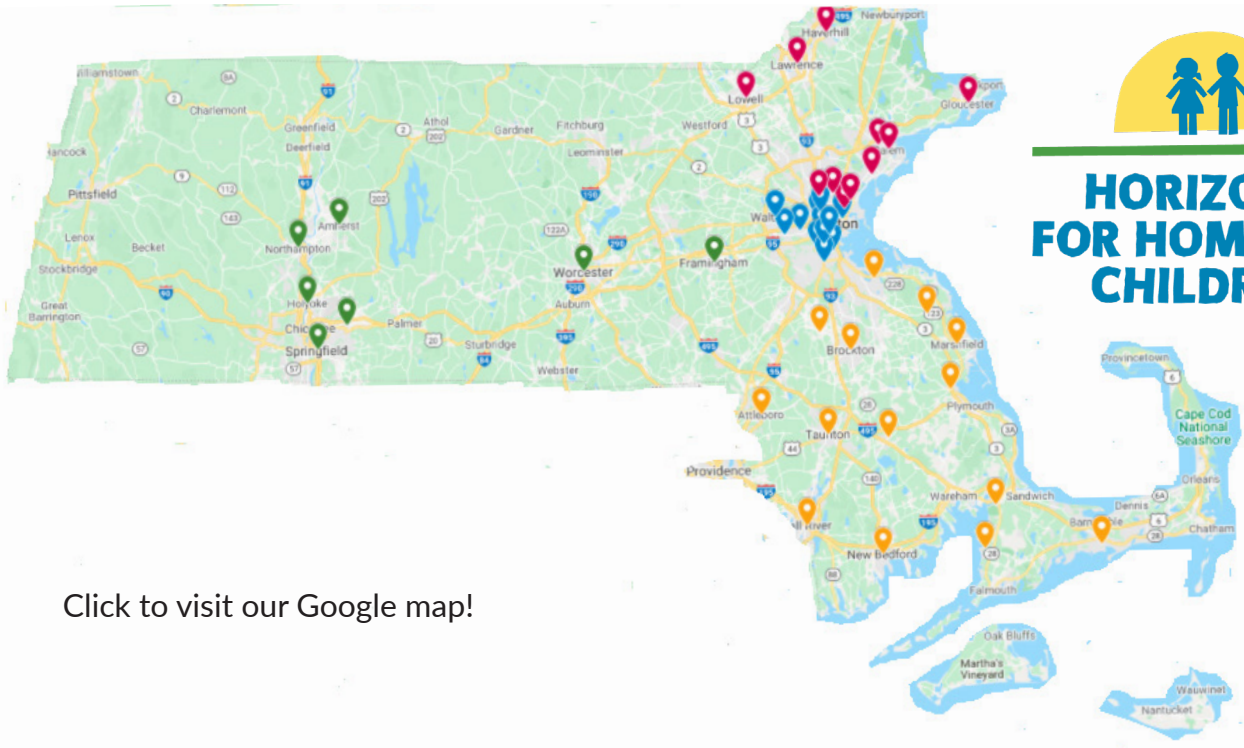

HORIZONS FOR HOMELESS CHILDREN®

Click to visit our Google map!

PROGRAM LOCATIONS

CENTRAL/WEST	GREATER BOSTON	SOUTHEAST	NORTHEAST
<p>Amherst: 1 Holyoke: 3 Framingham: 2 Indian Orchard: 1 Northampton: 1 Springfield: 3 Worcester: 9</p> <p style="text-align: right; font-size: 2em;">20</p>	<p>Brighton: 1 Cambridge: 3 Dorchester: 12 East Boston: 1 Fenway: 2 Jamaica Plain: 1 Mattapan: 1 Newton: 1 Roxbury: 3 Somerville: 2 South End: 1 Waltham: 1</p> <p style="text-align: right; font-size: 2em;">29</p>	<p>Attleboro: 2 Bourne: 1 Brockton: 4 Fall River: 1 Falmouth: 1 Hyannis: 2 Kingston: 1 Marshfield: 1 Middleboro: 1 New Bedford: 1 North Weymouth: 1 Norwell: 1 Stoughton: 2 Taunton: 1</p> <p style="text-align: right; font-size: 2em;">20</p>	<p>Chelsea: 1 Gloucester: 1 Haverhill: 1 Lawrence: 4 Lowell: 7 Lynn: 2 Malden: 1 Medford: 1 Peabody: 2 Revere: 1 Salem: 1</p> <p style="text-align: right; font-size: 2em;">22</p>
<p>Playspace Program Office PO BOX 175 Southwick, MA 01077</p> <p>jberube@horizonschildren.org</p>	<p>Playspace Program Office 1705 Columbus Ave. Roxbury, MA 02119</p> <p>boston@horizonschildren.org</p>	<p>Playspace Program Office 25 Wareham St. Suite 2-23 Middleboro, MA 02346</p> <p>southeast@horizonschildren.org</p>	<p>Playspace Program Office 60 Island St. Lawrence, MA 01840</p> <p>northeast@horizonschildren.org</p>

For more information, visit horizonschildren.org/playspace